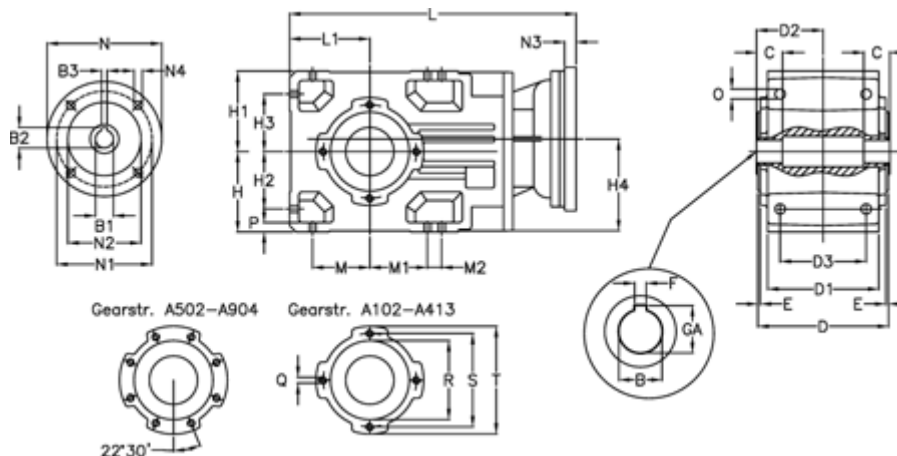

Article number: 296000501393225  
 Description: Bevel helical gearbox  
 A052UH25-13,9-P71B5

## Measures

B = 25	D3 = 80	H3 = 37.5	N1 = 130	S = 85
B1 = 14	Description = A052 UH25-xx P71 B5	H4 = 80.5	N2 = 110	T = 101
B2 = 16.3	E = 2.0	L = 213.0	N3 = 7	
B3 = 5	F = 8	L1 = 58	N4 = 9,5	
C = 23	GA = 28.3	M = 37.5	O = 9.0	
D = 104	H = 58	M1 = 37.5	P = 8	
D1 = 99	H1 = 63	M2 = 9	Q = M8x14	
D2 = 52.0	H2 = 37.5	N = 160	R = 68	